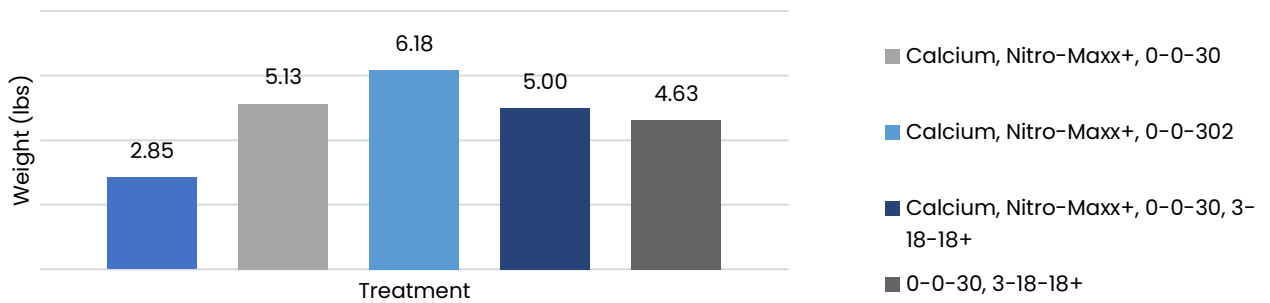

Alfalfa Trial Results:

Objective

Evaluate the impact that AgriTec International's general alfalfa production recommendations have on soil profile characteristics.

Overview:

Control plots were untreated. There were 4 AgriTec plots that were treated with variations.

Crop Type:

Alfalfa

Alfalfa Weight

Alfalfa Height